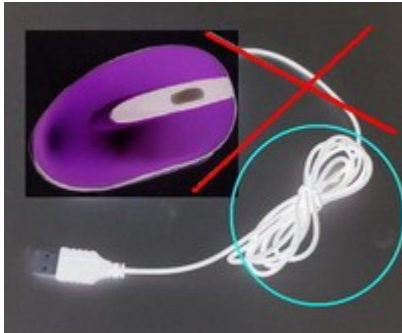

### LAPTOPMATE

- The Laptop-mate makes a handily sized portable companion to a travel laptop.
- When the cord is retracted, it is stored neatly out of sight within the mouse body, making it easy to pick up and go for travel.
- The unidirectional retractable mouse is no bigger than the typical wireless optical mouse, and does not require a separate power source the way wireless devices do.
- USB plug & play connection.

## Mouse Comparison Photos:

1- *A traditional mouse with cord on the left. Ours is shown on the right.*

*Ordinary USB cable for mouse*

*I-more unidirectional retractable mouse*

2- *One cordless mouse with battery and receiving port or dongle on the left. Our mouse is shown on the right.*